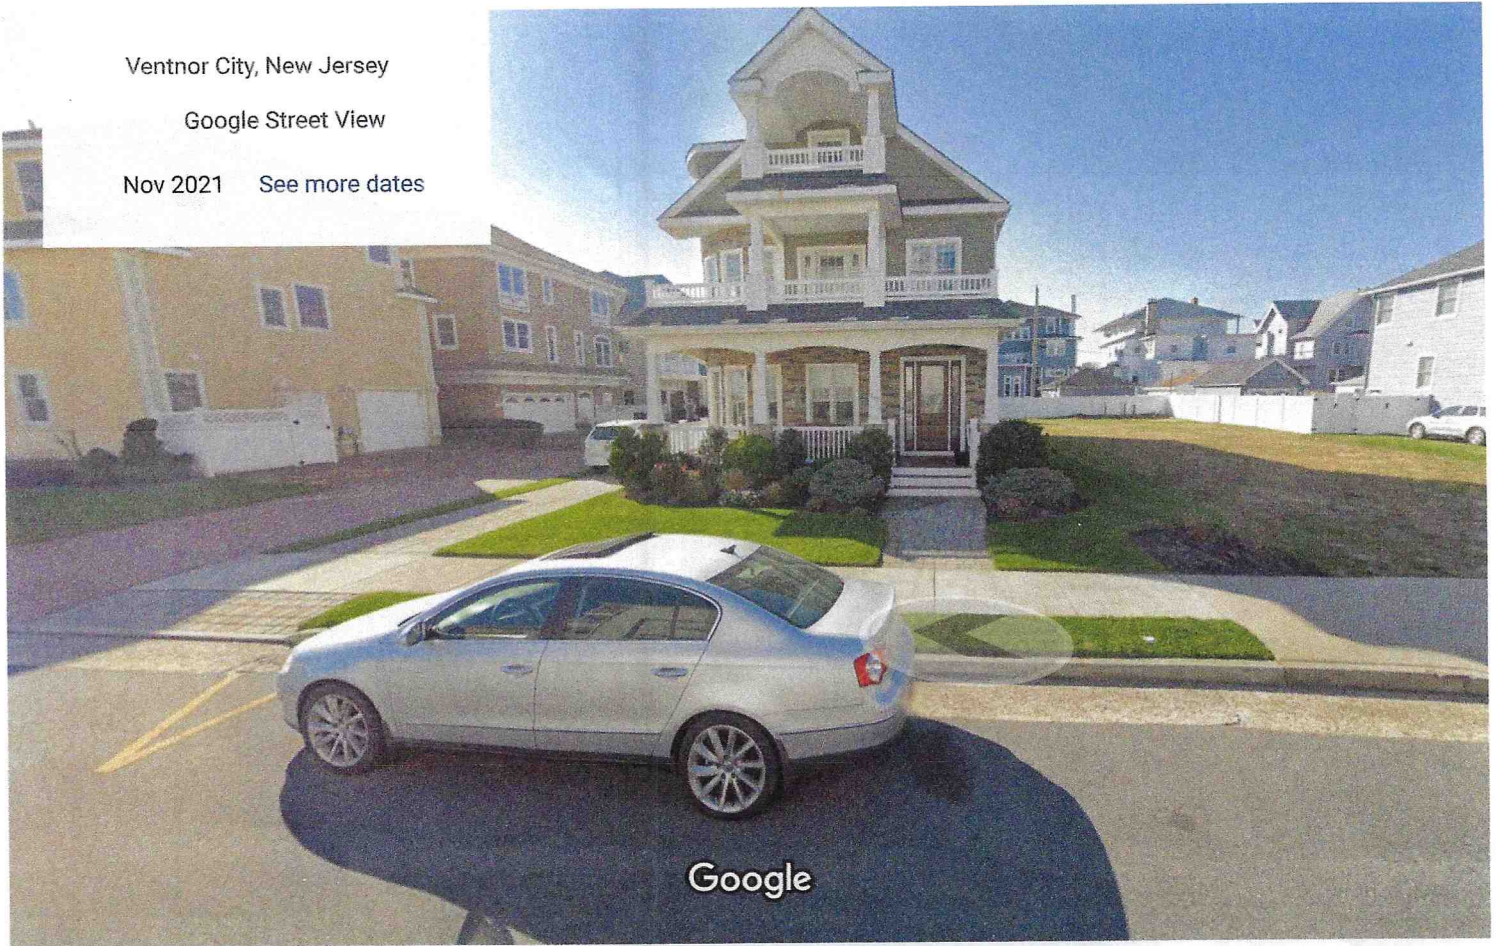

# 112 Surrey Ave

Ventnor City, New Jersey

Google Street View

Nov 2021 [See more dates](#)

Image capture: Nov 2021 © 2024 Google

112

112 SSV Alley