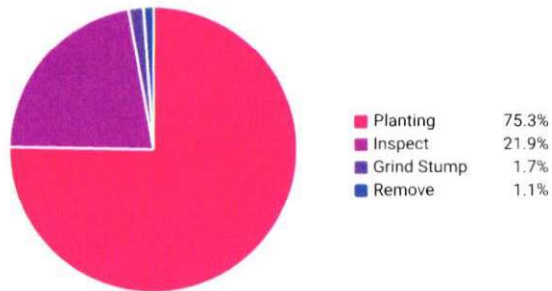

Work History Detailed List

WO ID	WORK CATEGORY	WORK TASK	WR STATUS	TREE ID	DBH	ADDRESS	DATE COMPLETED
	Plant	Planting	Completed	3648		122 Hopper Avenue	04/02/2026
	Plant	Planting	Completed	3647		406 Chestnut Street	04/02/2026