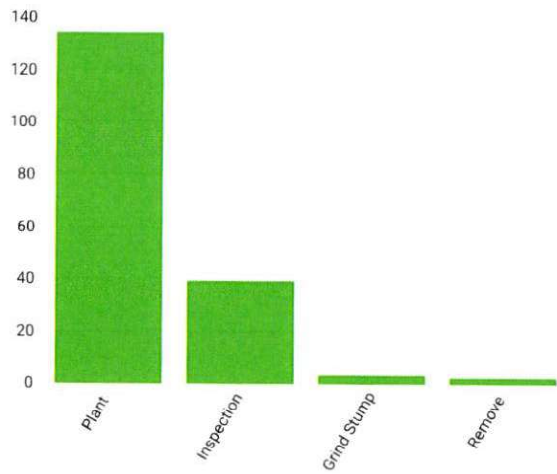

4/27/26 to 4/30/26	101 Brookfield Ave	Planted 1	Hedge Maple
4/27/26 to 4/30/26	95 Brookfield Ave	Planted 1	Hedge Maple
4/27/26 to 4/30/26	39 Jefferson Street	Planted 1	Hedge Maple
4/27/26 to 4/30/26	30 Jefferson Street	Planted 1	Lilac
4/27/26 to 4/30/26	32 Jefferson Street	Planted 1	Lilac
4/27/26 to 4/30/26	16 Jefferson Street	Planted 1	Columnar Cherry
4/27/26 to 4/30/26	37 Ernest	Planted 1	Magnolia
4/27/26 to 4/30/26	482 Kingsland Ave	Planted 1	Magnolia
4/27/26 to 4/30/26	234 Hancox Ave on Hancox	Planted 1	Redbud
4/27/26 to 4/30/26	47 Harrison Street	Planted 1	Hedge Maple
4/27/26 to 4/30/26	26 Gless Avenue	Planted 1	Cherry
4/27/26 to 4/30/26	22 Florence Street	Planted 1	Cherry
4/27/26 to 4/30/26	105 William Street	Planted 1	Redbud
4/27/26 to 4/30/26	478 Passaic Ave	Planted 1	Redbud
4/27/26 to 4/30/26	259 High Street	Planted 1	Redbud
4/27/26 to 4/30/26	3 Cadmus Street	Planted 1	Hedge Maple
4/27/26 to 4/30/26	46 Mapes Ave	Planted 1	Redbud
4/27/26 to 4/30/26	97 Plymouth Road	Planted 1	Cherry
4/27/26 to 4/30/26	89 Plymouth Road	Planted 1	Redbud
4/27/26 to 4/30/26	43 Freeman Place	Planted 1	Magnolia

April 2026

May 5, 2026 |

Work History Count: 178

Filters Applied

Work Record Filter:

Archived = True and

Date Completed>=04/01/2026 and Date Completed<=04/30/2026

Work History by Work Category

Work History Subtotal by Work Category

Work History by Work Category

WORK CATEGORY	COUNT	PERCENTAGE
Plant	134 148	75.3%
Inspection	39	21.9%
Grind Stump	3	1.7%
Remove	2	1.1%

Work History Subtotal by Work Category