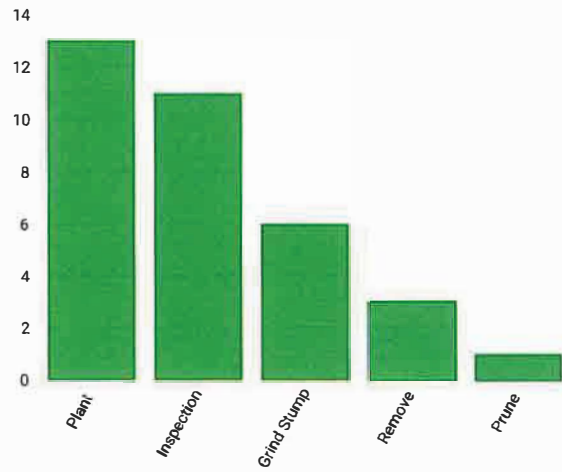

Plaque Replacements:

November 2025

December 1, 2025 |
Work History Count: 34

Filters Applied

Work Record Filter:

Archived = True and

Date Completed >= 11/01/2025 and Date Completed <= 11/25/2025

Work History by Work Category