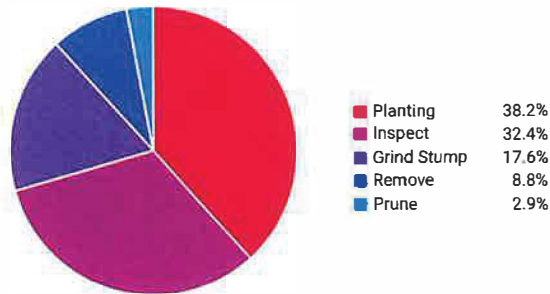

Work History Subtotal by Work Category

Work History by Work Category

WORK CATEGORY	COUNT	PERCENTAGE
Plant	13	38.2%
Inspection	11	32.4%
Grind Stump	6	17.6%
Remove	3	8.8%
Prune	1	2.9%

Work History Subtotal by Work Category

WORK CATEGORY	SUBTOTAL SUM	PERCENTAGE
Prune	\$0.00	NaN%
Plant	\$0.00	NaN%
Inspection	\$0.00	NaN%
Grind Stump	\$0.00	NaN%
Remove	\$0.00	NaN%

Work History by Work Status

WORK STATUS	COUNT	PERCENTAGE
Completed	34	100.0%

Work History by Status

Work History by Work Task

WORK TASK	COUNT	PERCENTAGE
Planting	13	38.2%
Inspect	11	32.4%
Grind Stump	6	17.6%
Remove	3	8.8%
Prune	1	2.9%

Work History by Work Task

Work History Detailed List