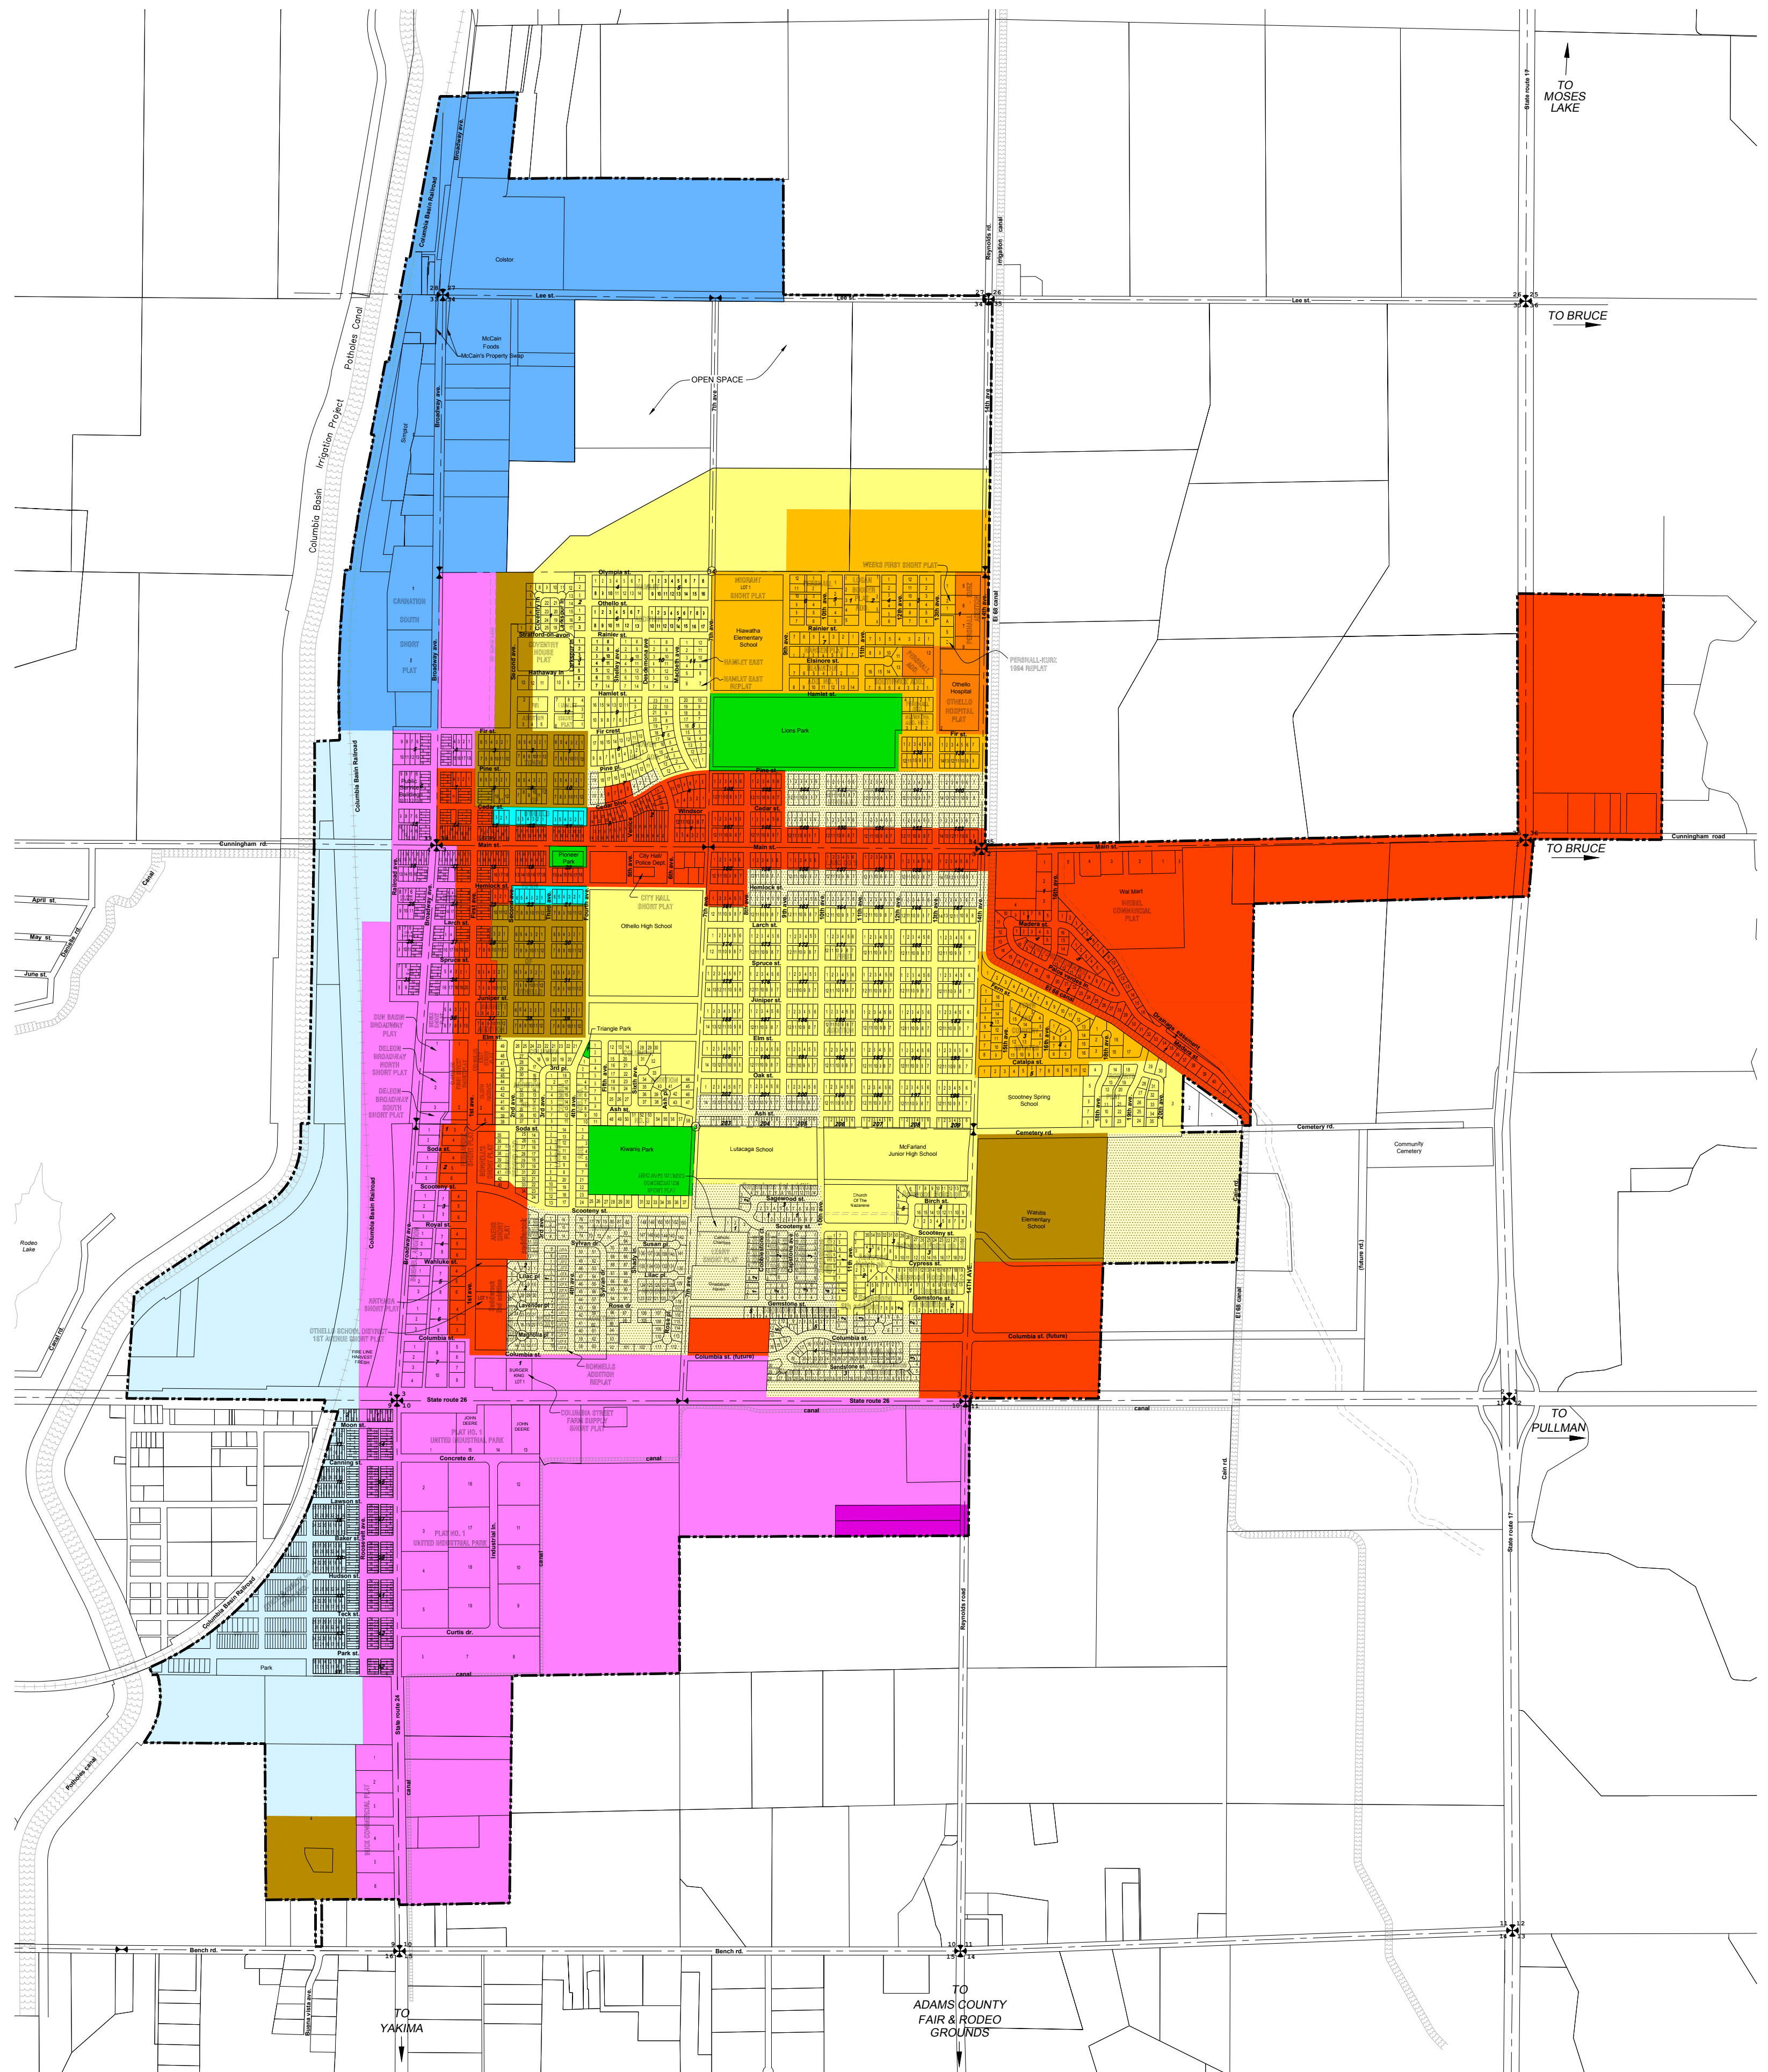

CITY OF OTHELLO ZONING MAP

September 26, 2017

LEGEND

- (R-1) RESIDENTIAL DISTRICT ONE
- (R-2) RESIDENTIAL DISTRICT TWO
- (R-3) RESIDENTIAL DISTRICT THREE
- (R-4) RESIDENTIAL DISTRICT FOUR
- (R-1M) RESIDENTIAL-MEDICAL DISTRICT
- (C-1B) COMMERCIAL USE DISTRICT ONE B
- (C-1) COMMERCIAL USE DISTRICT ONE
- (C-2) COMMERCIAL USE DISTRICT TWO
- (I-1) INDUSTRIAL DISTRICT ONE
- (I-2) INDUSTRIAL DISTRICT TWO
- (S-1) SUBURBAN 1
- (O.S.) OPEN SPACE
- CITY PARKS
- CITY LIMITS
- LOT NUMBER
- BLOCK NUMBER
- PLAT NAME

TO MOSES LAKE

TO BRUCE

TO BRUCE

TO PULLMAN

TO ADAMS COUNTY FAIR & RODEO GROUNDS

TO YAKIMA