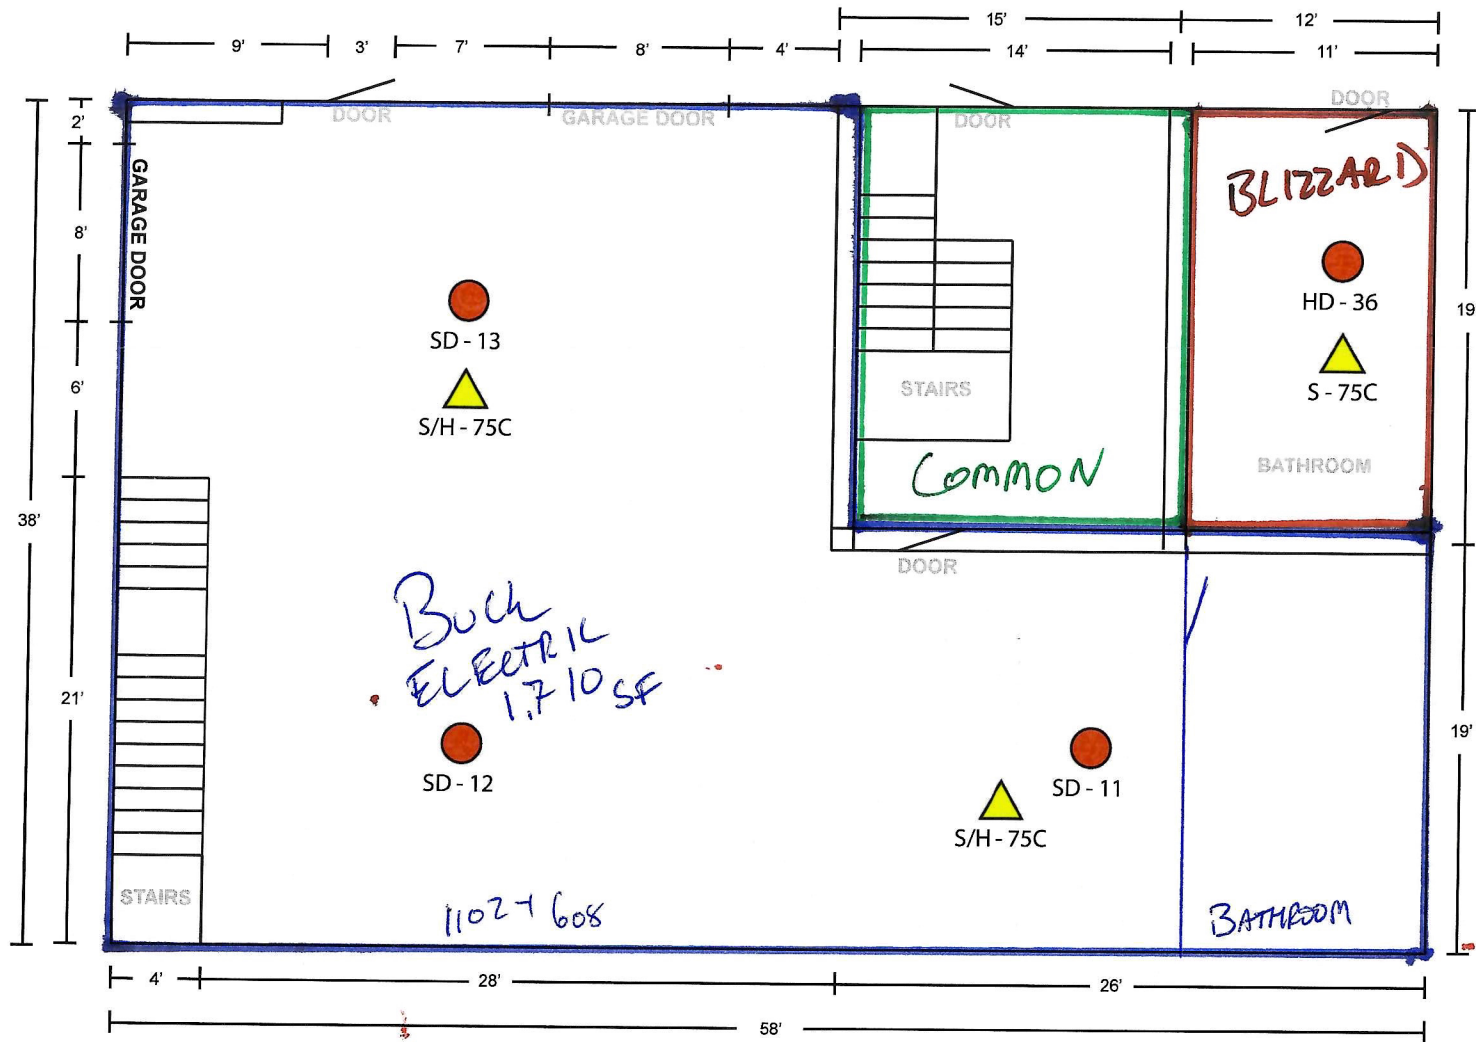

MEZZANINE

BUILDING COMMUNITY CHURCH

2400 SF

MIDDLE LEVEL

GROUND LEVEL

GROUND LEVEL