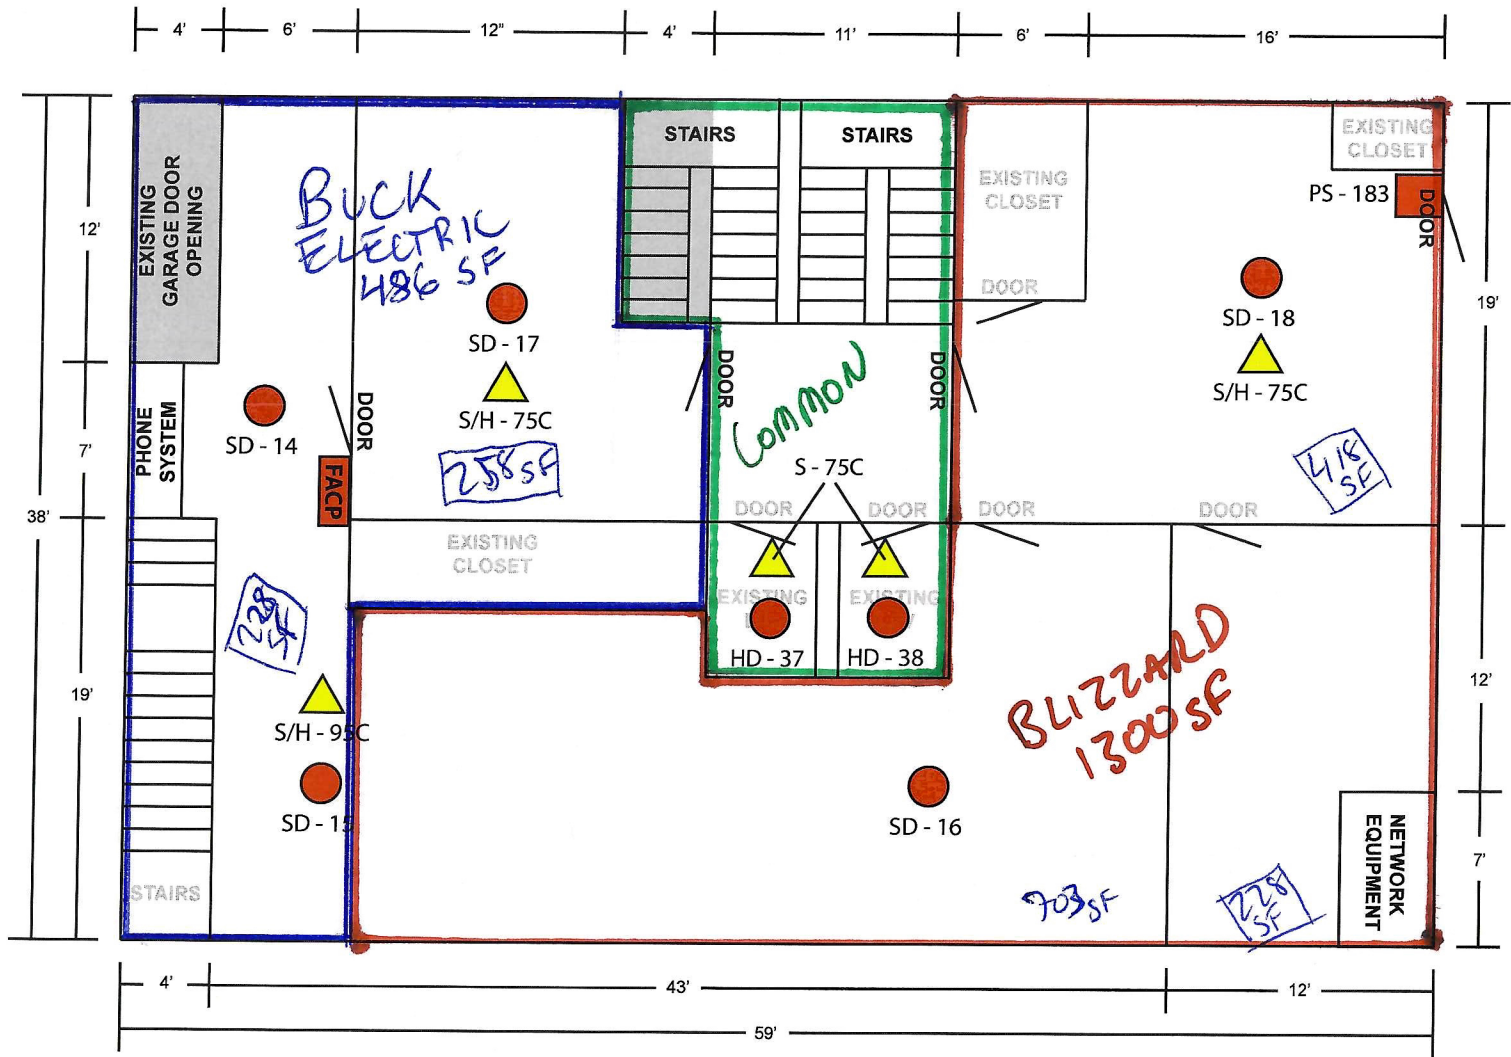

MEZZANINE

BUILDING COMMUNITY CHURCH

2400 SF

MIDDLE LEVEL

GROUND LEVEL

GROUND LEVEL