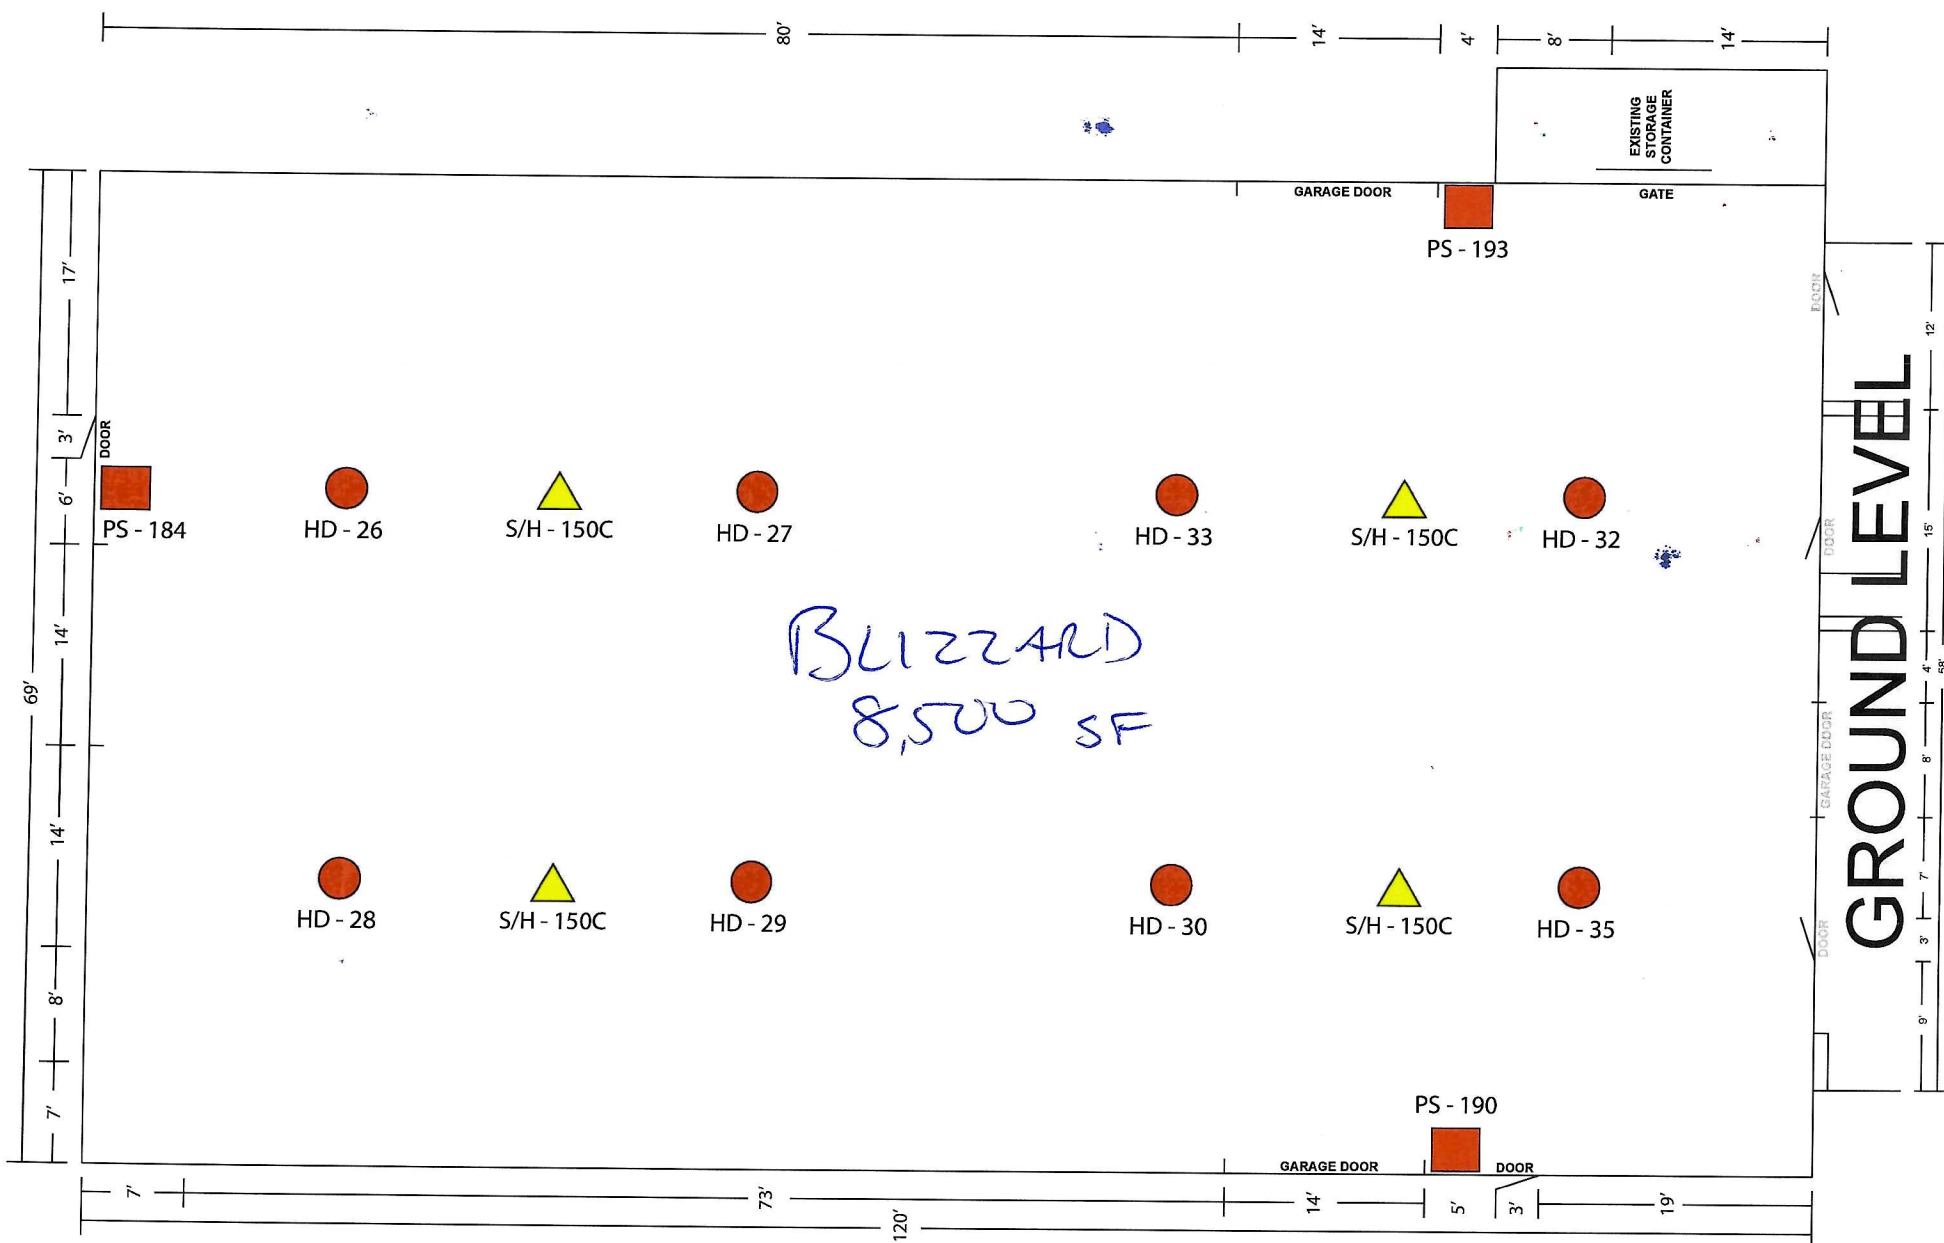

MEZZANINE

BUILDING COMMUNITY CHURCH

2400 SF

MIDDLE LEVEL

GROUND LEVEL

GROUND LEVEL